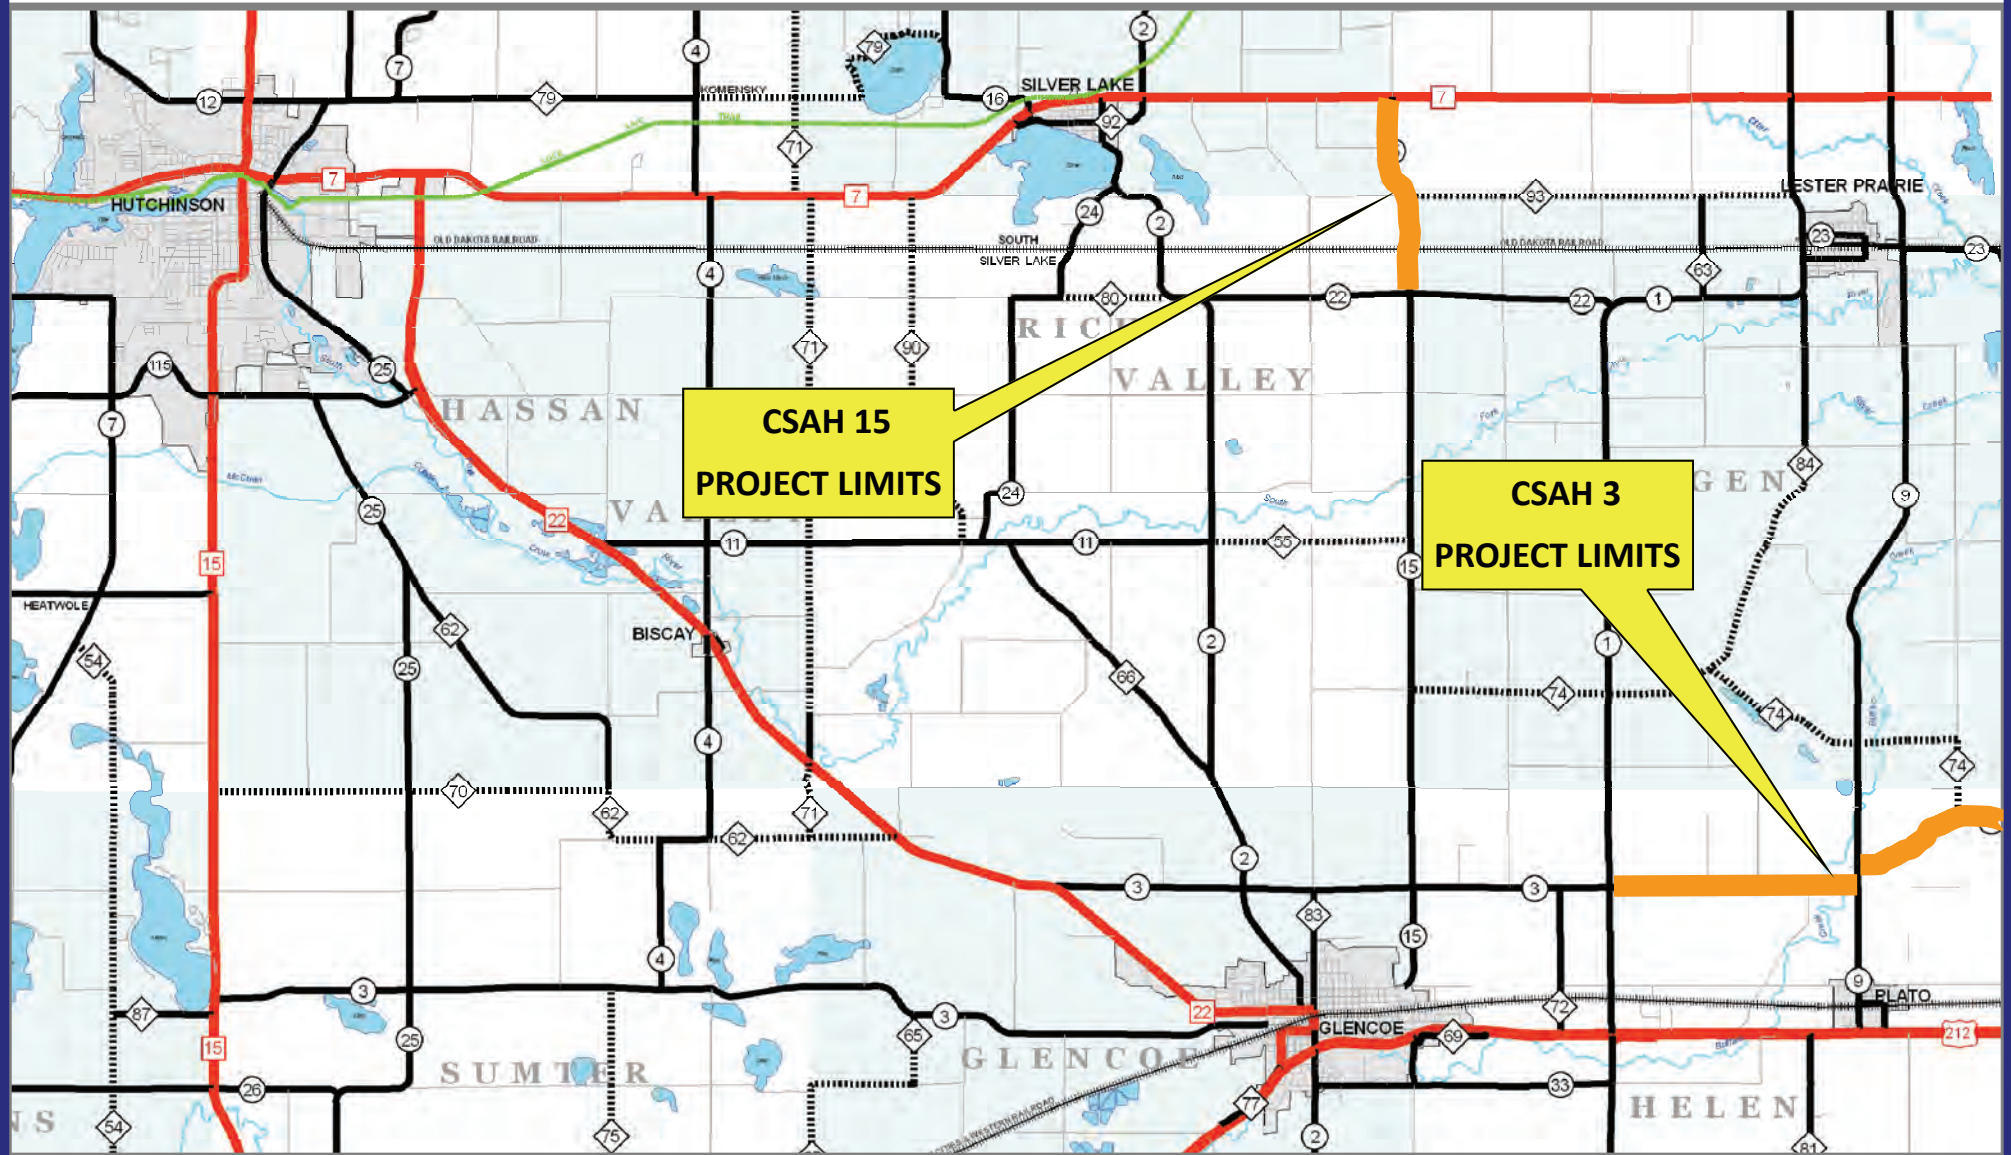

2017 & 2018 - CSAH 3 & CSAH 15 Reconstruction Projects

MCLEOD COUNTY HIGHWAY DEPARTMENT

1400 Adams Street SE, Hutchinson, MN 55350
320.484.4321 www.co.mcleod.mn.us/highway

January, 2016